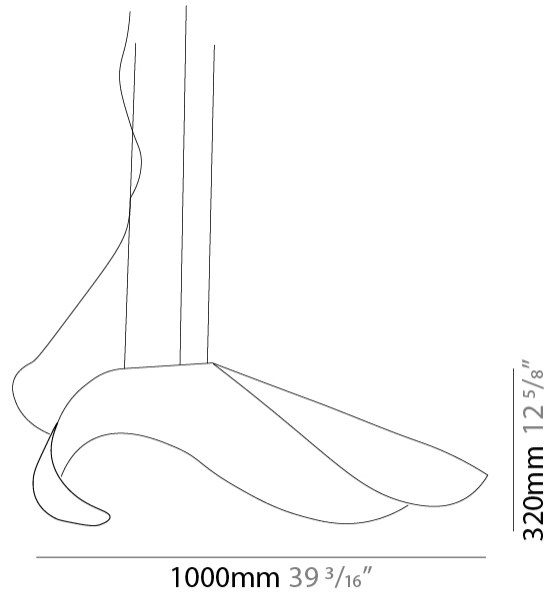

GENERAL

Series: Non So!
Partner: Knikerboker
Division: Design
Installation: Suspension
Product Type: Pendant
Mounting Location: Ceiling
Light Distribution: Asymmetric

PHYSICAL

Shape: Round
Diameter (mm): 1000
Diameter (in): 39 ³/₈
Width (mm): 320
Width (in): 12 ⁵/₈
Extension (mm): 2000
Extension (in): 78 ³/₄
Fixture Finish: EWH / EBK / MAN / COF / PRD / SLF / GLF / CLF / BRL / EWS / EWG / EWC / EWR / EBS / EBG / EBC / EBC / EBB / MAS / MAD / MAC / MAB / COS / CGO / CCL / CBL / PRS / PRG / PRC / PRB
Fixture Material: Metal
Cable Details: 3 Steel Cables 2000mm / 78 3/4 / Silicon Cable 2000mm / 78 3/4

ELECTRICAL

Lamp Type: LED
Bulb Included: Bulb Included
Total Output Wattage (W): 30
Dimming: Tri-Mode (Non-Dimming and Phase Dimming (120Vac only) and 0-10V Dimming)
Driver Included: Yes
Driver Location: Integrated
Driver Type: Constant Current - Universal
Driver Class: Class 2
Input Voltage (V): 120 - 277
Constant Current (MA): 250
Upon Request: 0-10Vdc dimming / Phase dimming @120Vac / 277Vac

LED

Number of LEDs: 3
Color Temperature (°K): 3000
Max. Delivered Lumen (lm): 3300
CRI: >85 CRI
Lamp Life (hrs): 50000

OPTICAL

RATINGS AND CERTIFICATIONS

Certified By: CSA Certified to UL and CSA Standards
IP rating: IP20

PROJECT
TYPE
SPECIFIER
QUANTITY
DATE